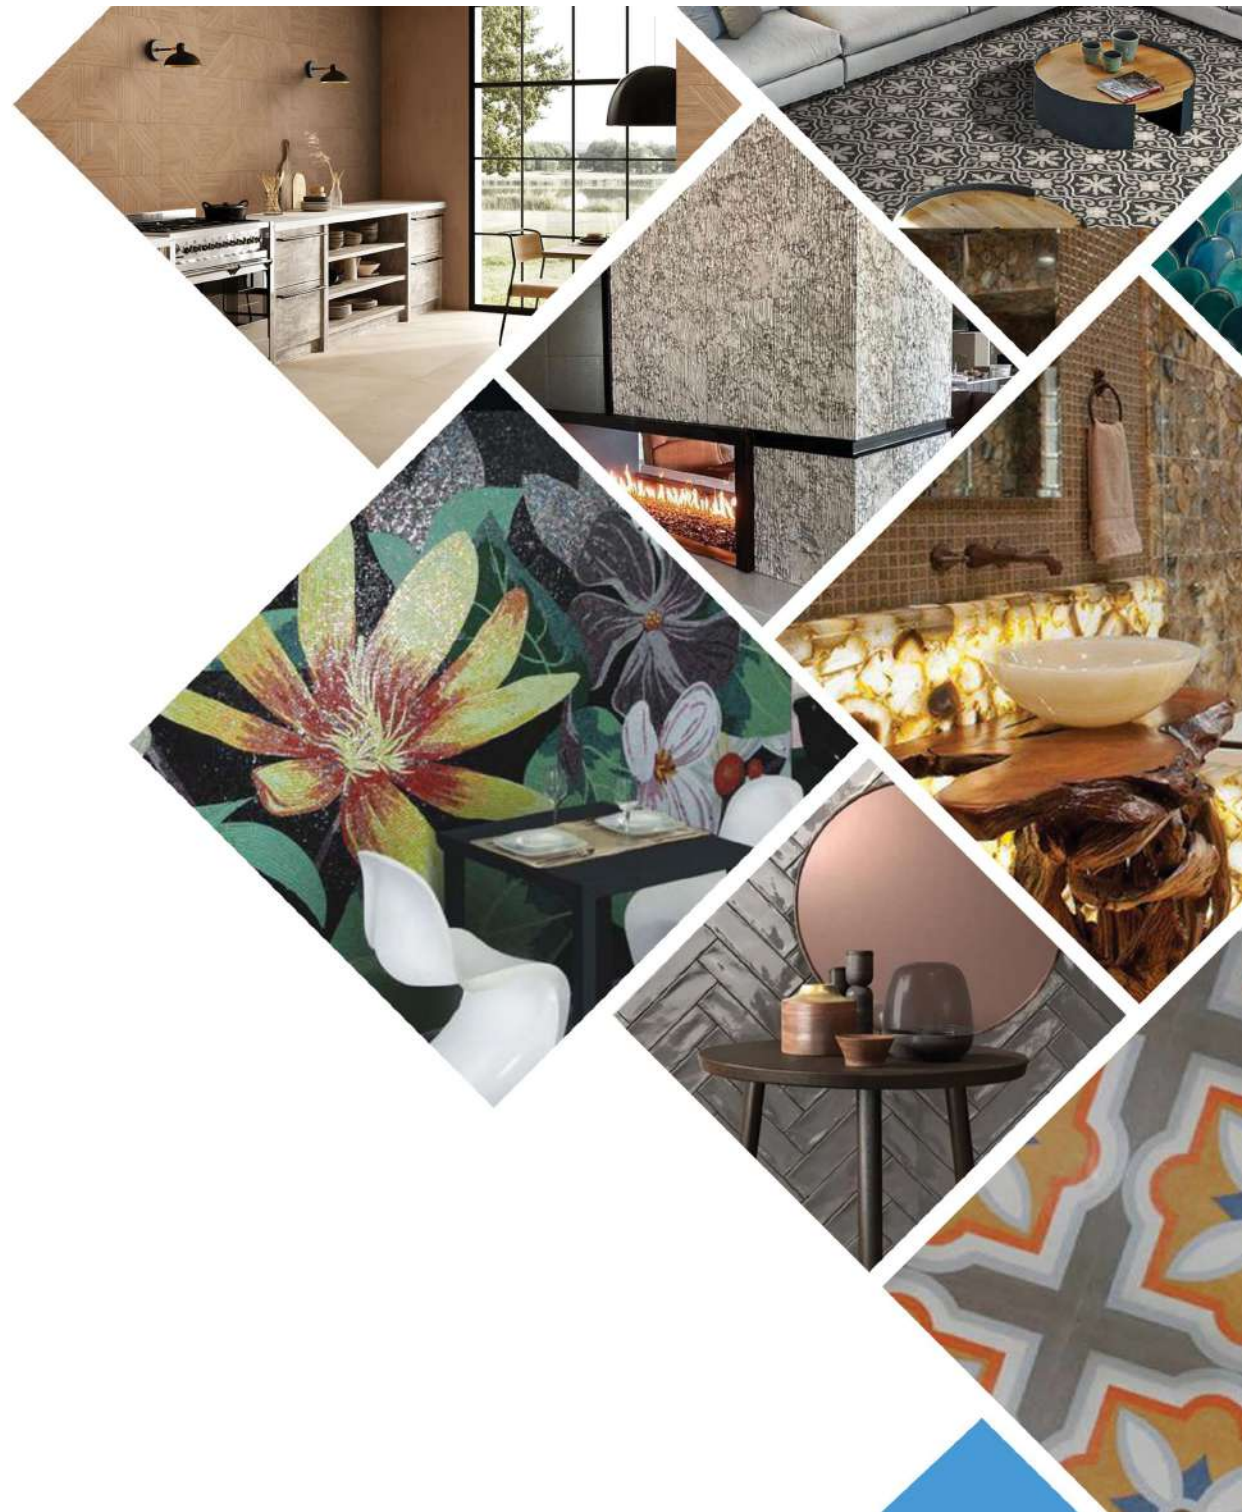

Since 1962

INDIA'S MOST RELIABLE
DESIGNER TILES
& STONE COMPANY

www.thestonepeople.in

DESIGN NO
PLAIN-S-001

SIZE
400X400 MM

DESIGN NO
PLAIN-S-003

SIZE
400X400 MM

DESIGN NO
PLAIN-S-004